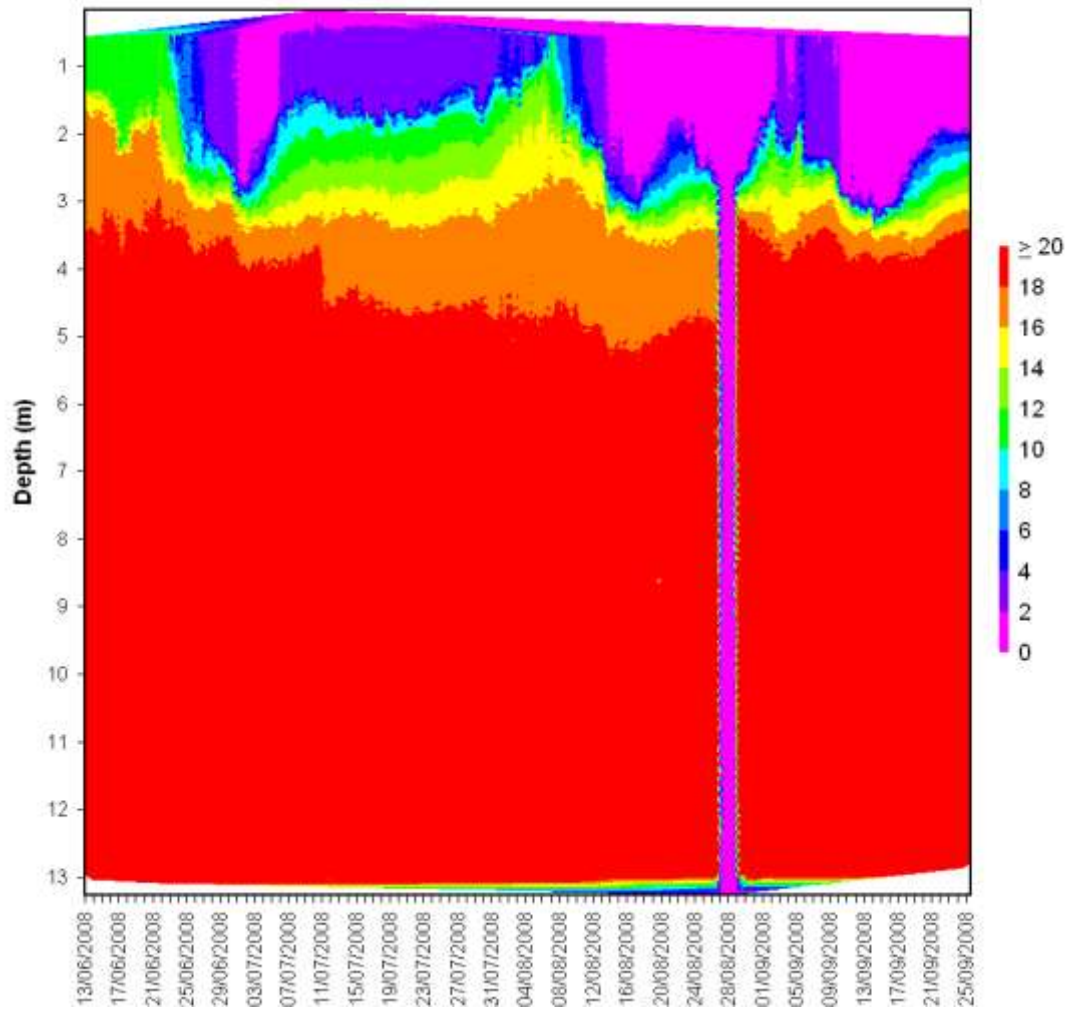

Lough Furnace Salinity (ppt)

Lough Furnace Dissolved Oxygen (mg/l)